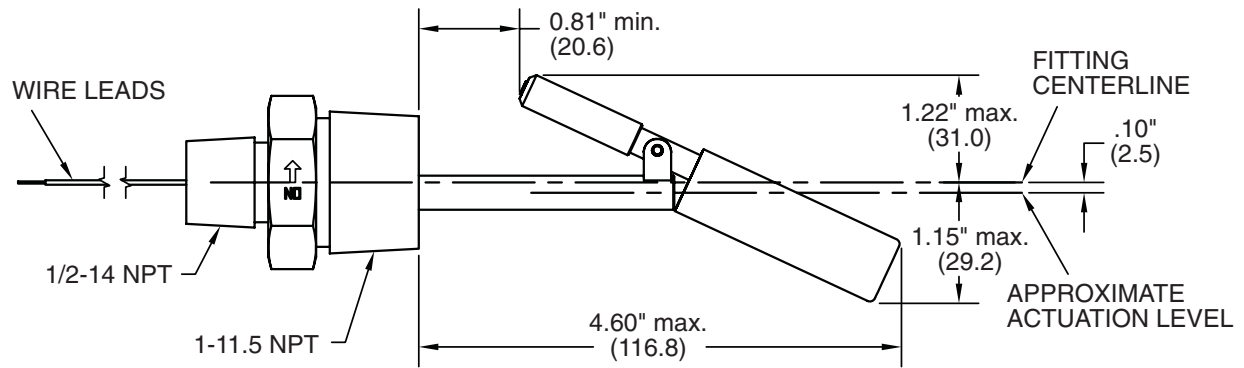

Liquid Level Switches

DWG No. 11