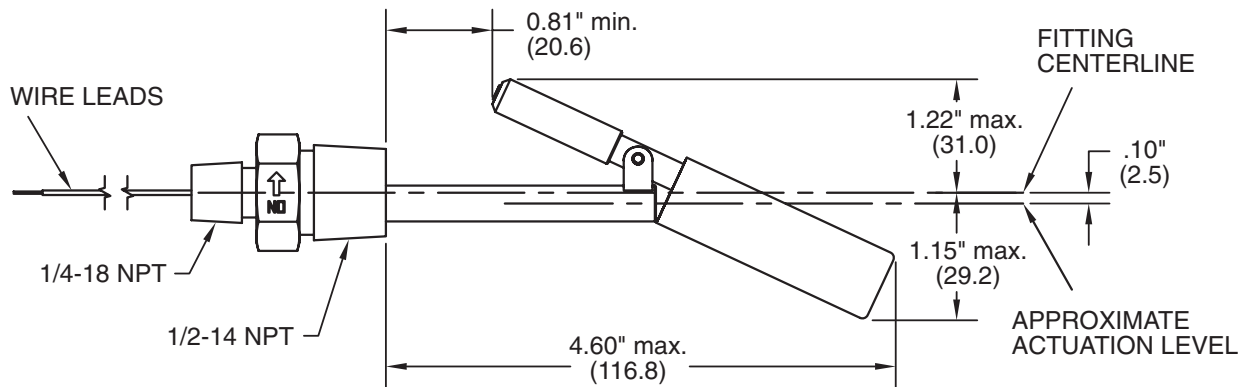

# Liquid Level Switches

## DWG No. 13