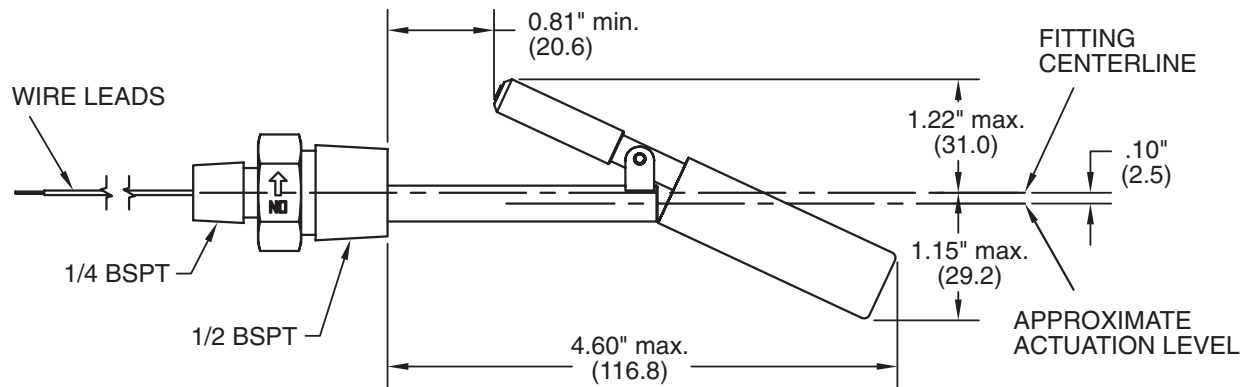

Liquid Level Switches

DWG No. 13 (Metric)