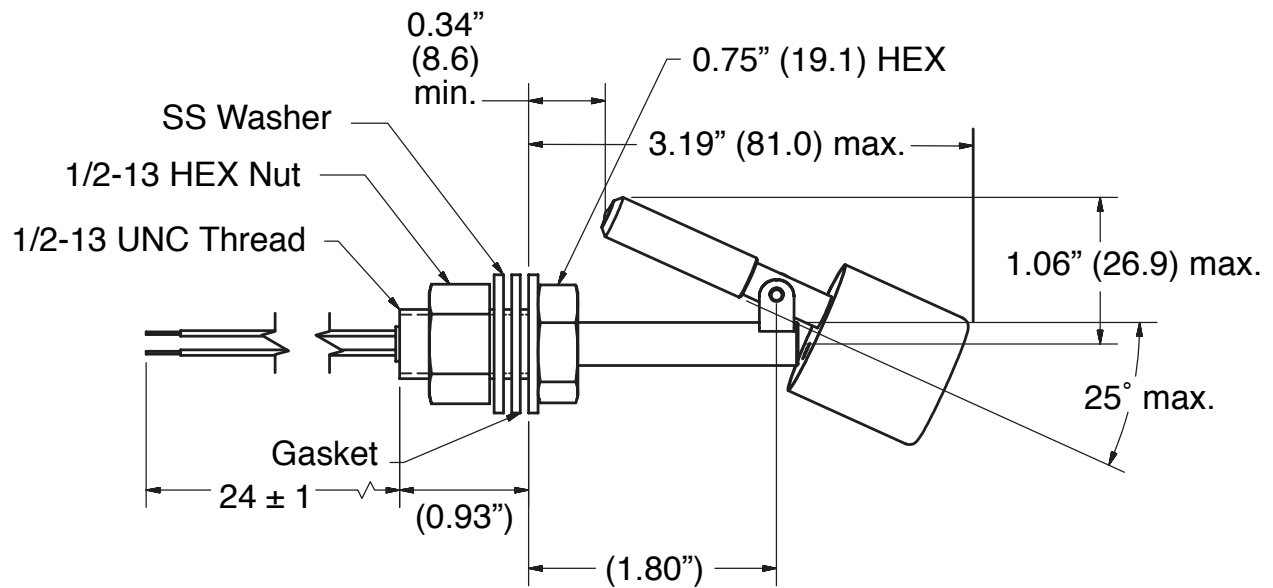

# Liquid Level Switches

## DWG No. 14