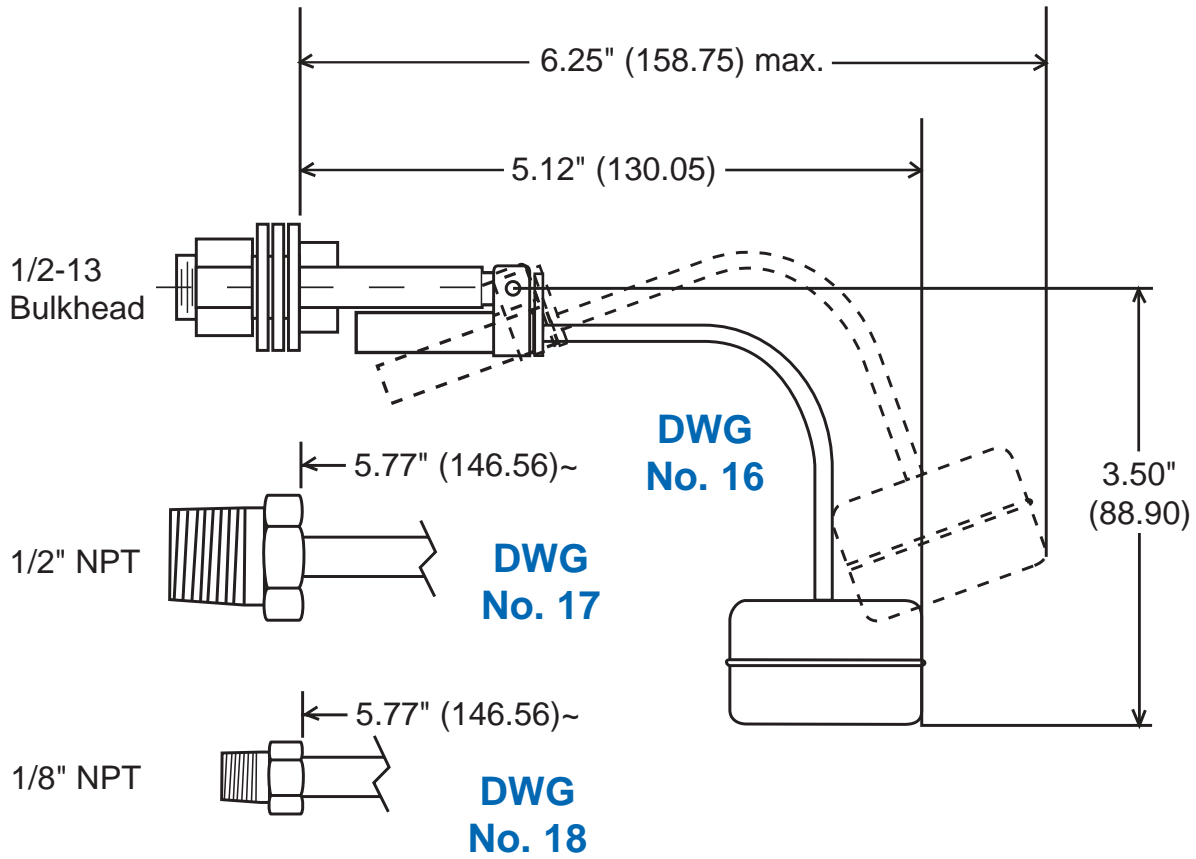

Liquid Level Switches

DWGs No. 16 - 18