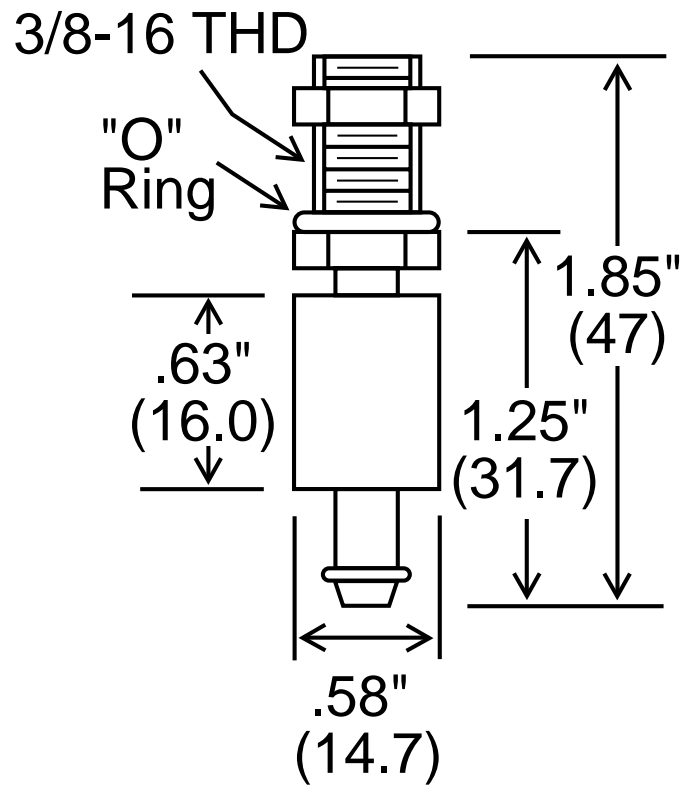

# Liquid Level Switches

**DWG No. 31a**