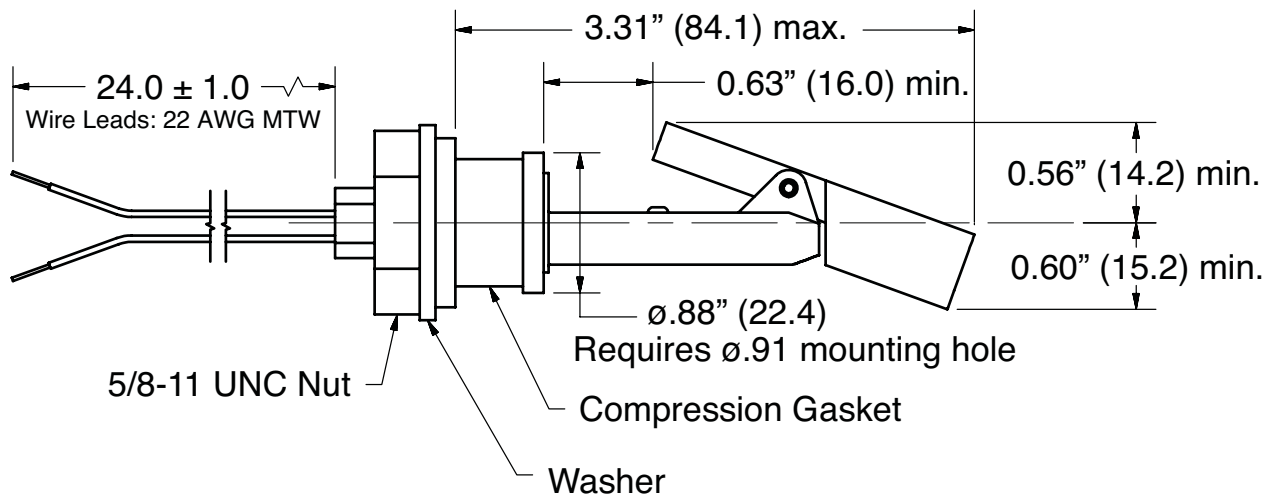

Liquid Level Switches

DWG No. 36a