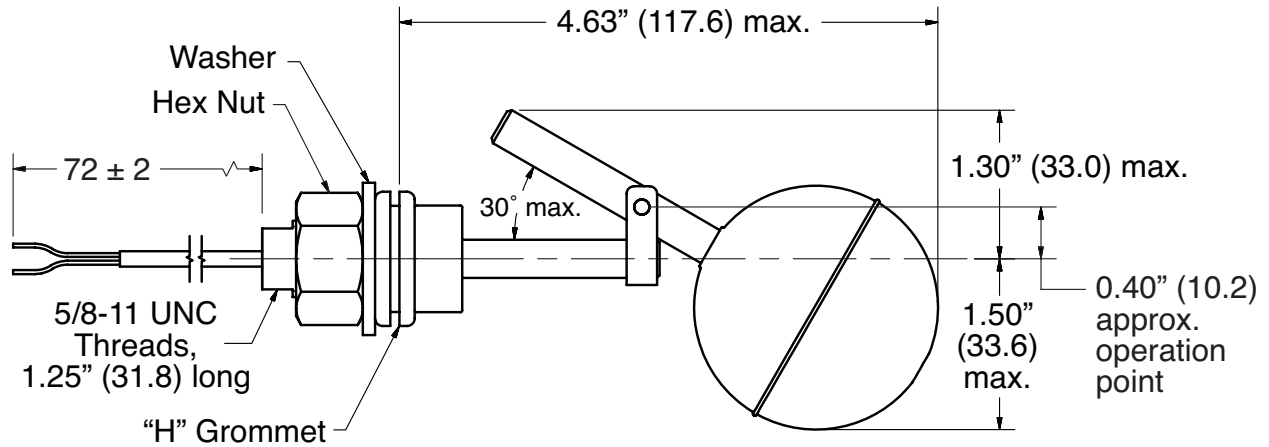

Liquid Level Switches

DWG No. 42