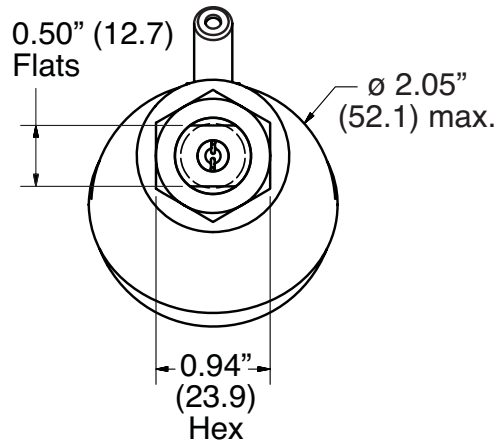

Liquid Level Switches

DWG No. 42