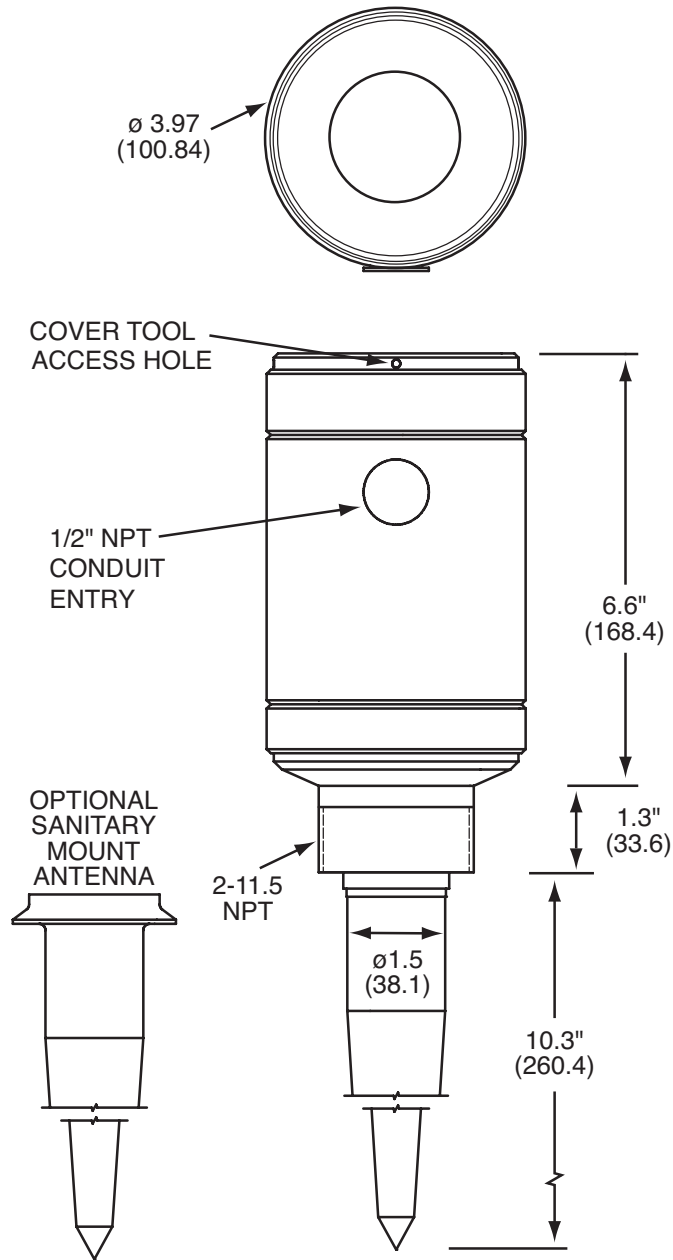

Non-Contact Level Sensors

DWG No. NC-11