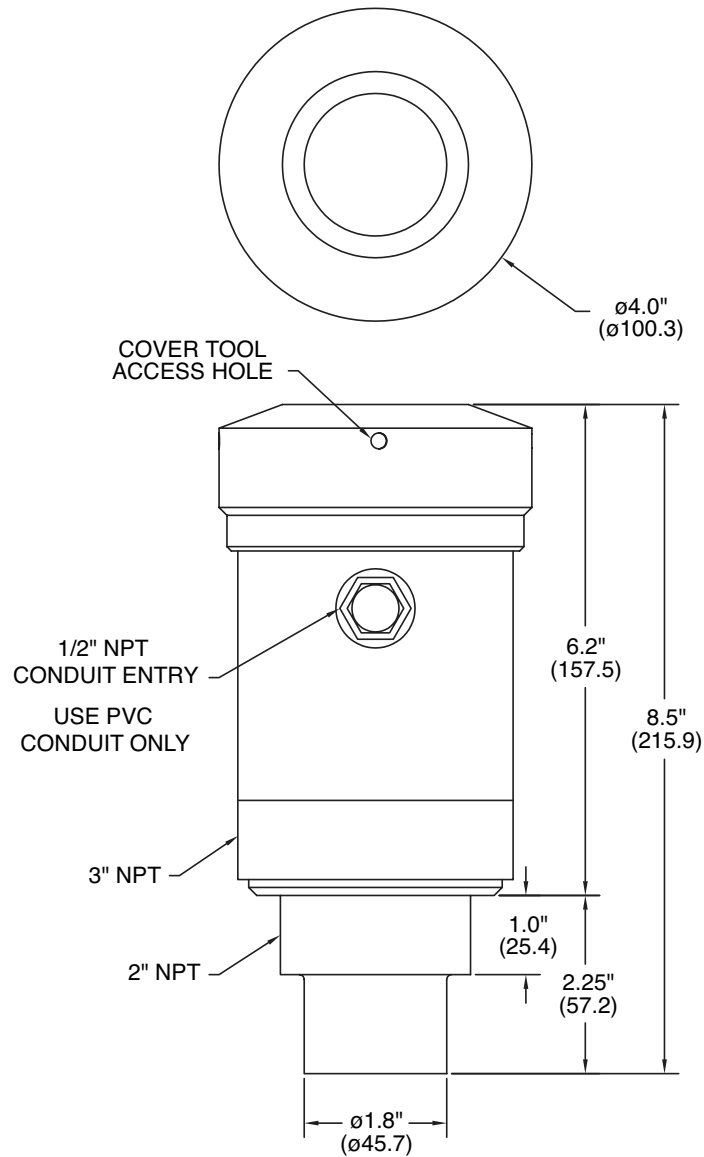

# Non-Contact Level Sensors

## DWG No. NC-4