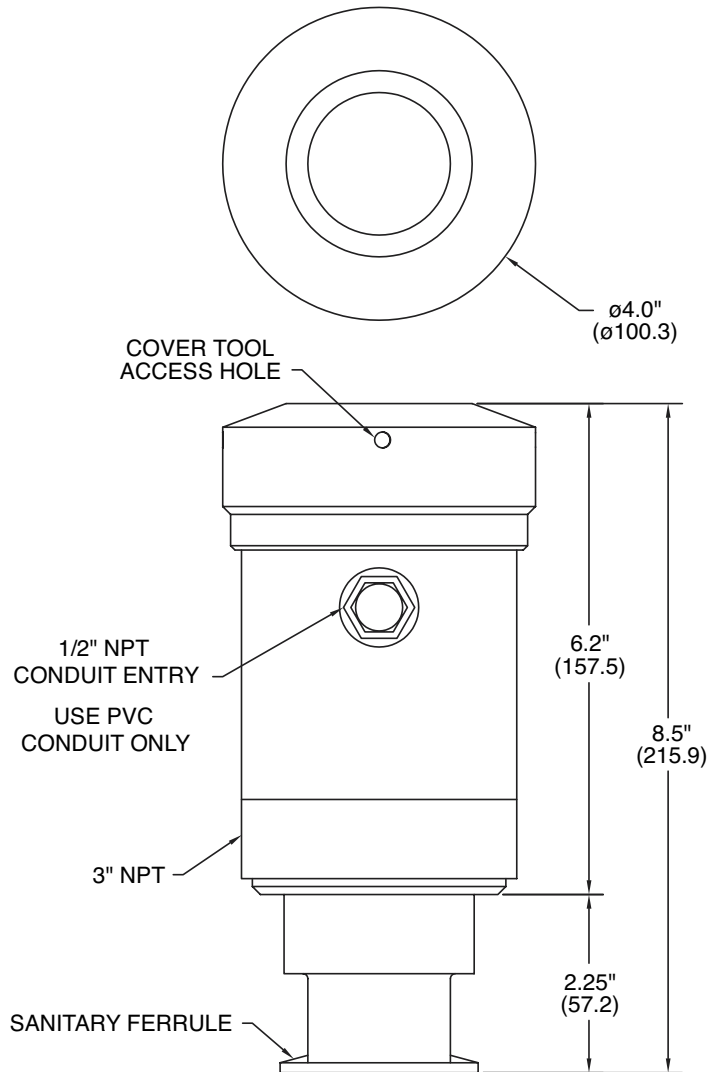

Non-Contact Level Sensors

DWG No. NC-8