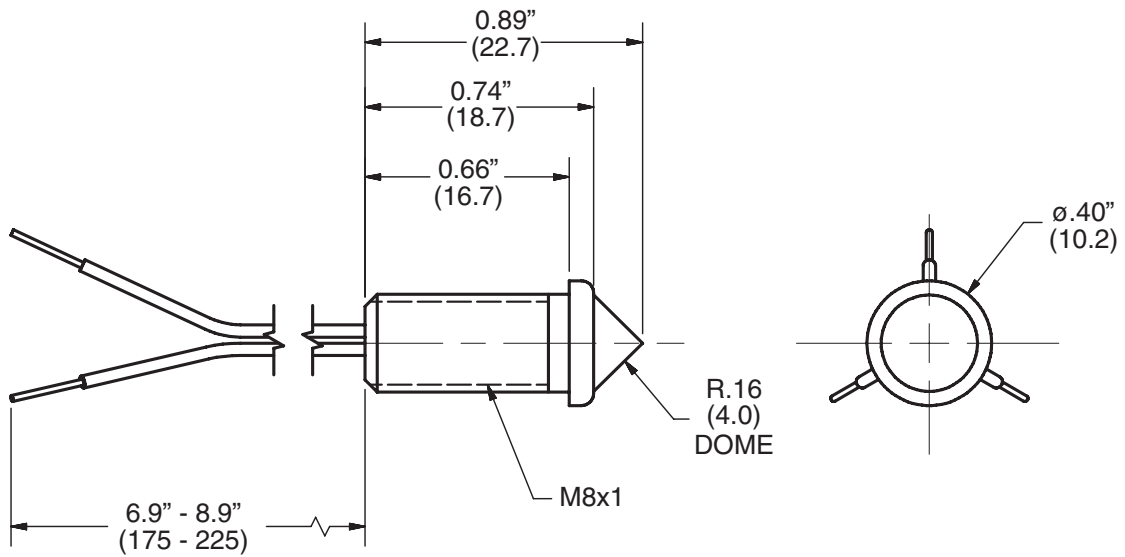

Optical Level Switches

DWG No. O-13