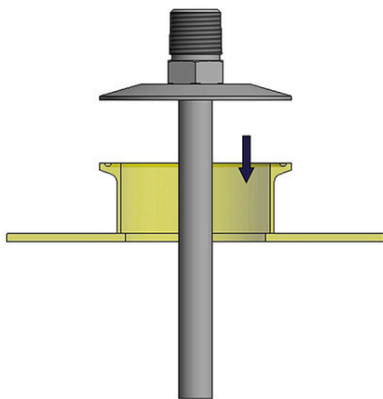

# Float Sensor Mounting Types

### External Mounting (*float not shown*)

Arrow indicates mounting direction. Be sure that float can pass through tank opening

Pipe flange, external mount

Pipe plug, external mount

Sanitary fitting, external mount

Pipe plug, adjustable, external mount

Sensing Solutions since 1959

### Internal Mounting (float not shown)

Arrow indicates mounting direction.