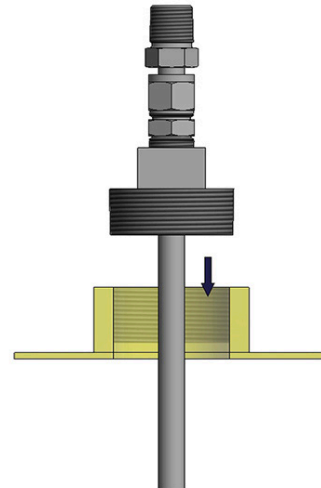

# Float Sensor Mounting Types

### External Mounting (*float not shown*)

Arrow indicates mounting direction. Be sure that float can pass through tank opening

Pipe flange, external mount

Pipe plug, external mount

Sanitary fitting, external mount

Pipe plug, adjustable, external mount

Sensing Solutions since 1959

### Internal Mounting (float not shown)

Arrow indicates mounting direction.