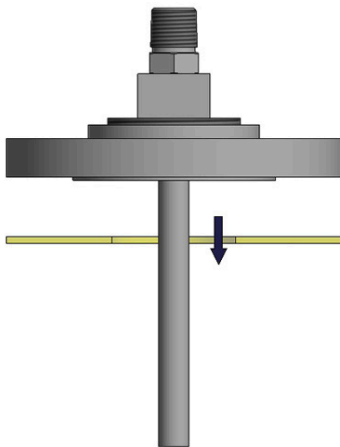

## Sensor Reference Information

# Float Sensor Mounting Types

### External Mounting (*float not shown*)

Arrow indicates mounting direction. Be sure that float can pass through tank opening

Pipe flange, external mount

Pipe plug, external mount

Sanitary fitting, external mount

### Internal Mounting (float not shown)

Arrow indicates mounting direction.