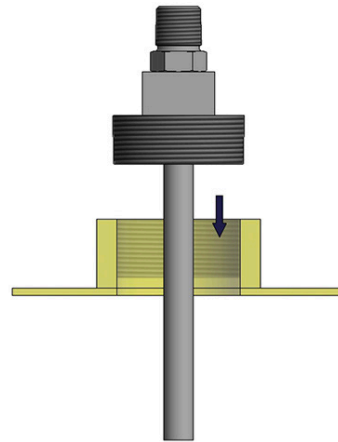

## Sensor Reference Information

# Float Sensor Mounting Types

### External Mounting (*float not shown*)

Arrow indicates mounting direction. Be sure that float can pass through tank opening

Pipe flange, external mount

Pipe plug, external mount

Sanitary fitting, external mount

### Internal Mounting (float not shown)

Arrow indicates mounting direction.